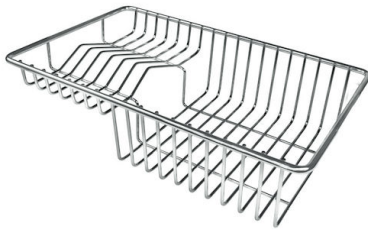

## OPTIONAL ACCESSORIES

**Glass chopping board**  
8631 300

**HDPE Chopping board**  
8657 001

**HPDE Twin chopping board**  
8644 101

**Stainless steel plate rack**  
8100 303

\* only in combination with the accessory  
8644 101

**Stainless steel plate rack**  
8100 201

**White bowl**  
8153 100

**Graters kit with ring-holder and  
food collection tray**  
8159 101

\* only in combination with the accessory  
8644 101

**Iroko-wood sliding chopping board  
with stainless steel colander**  
8644 044