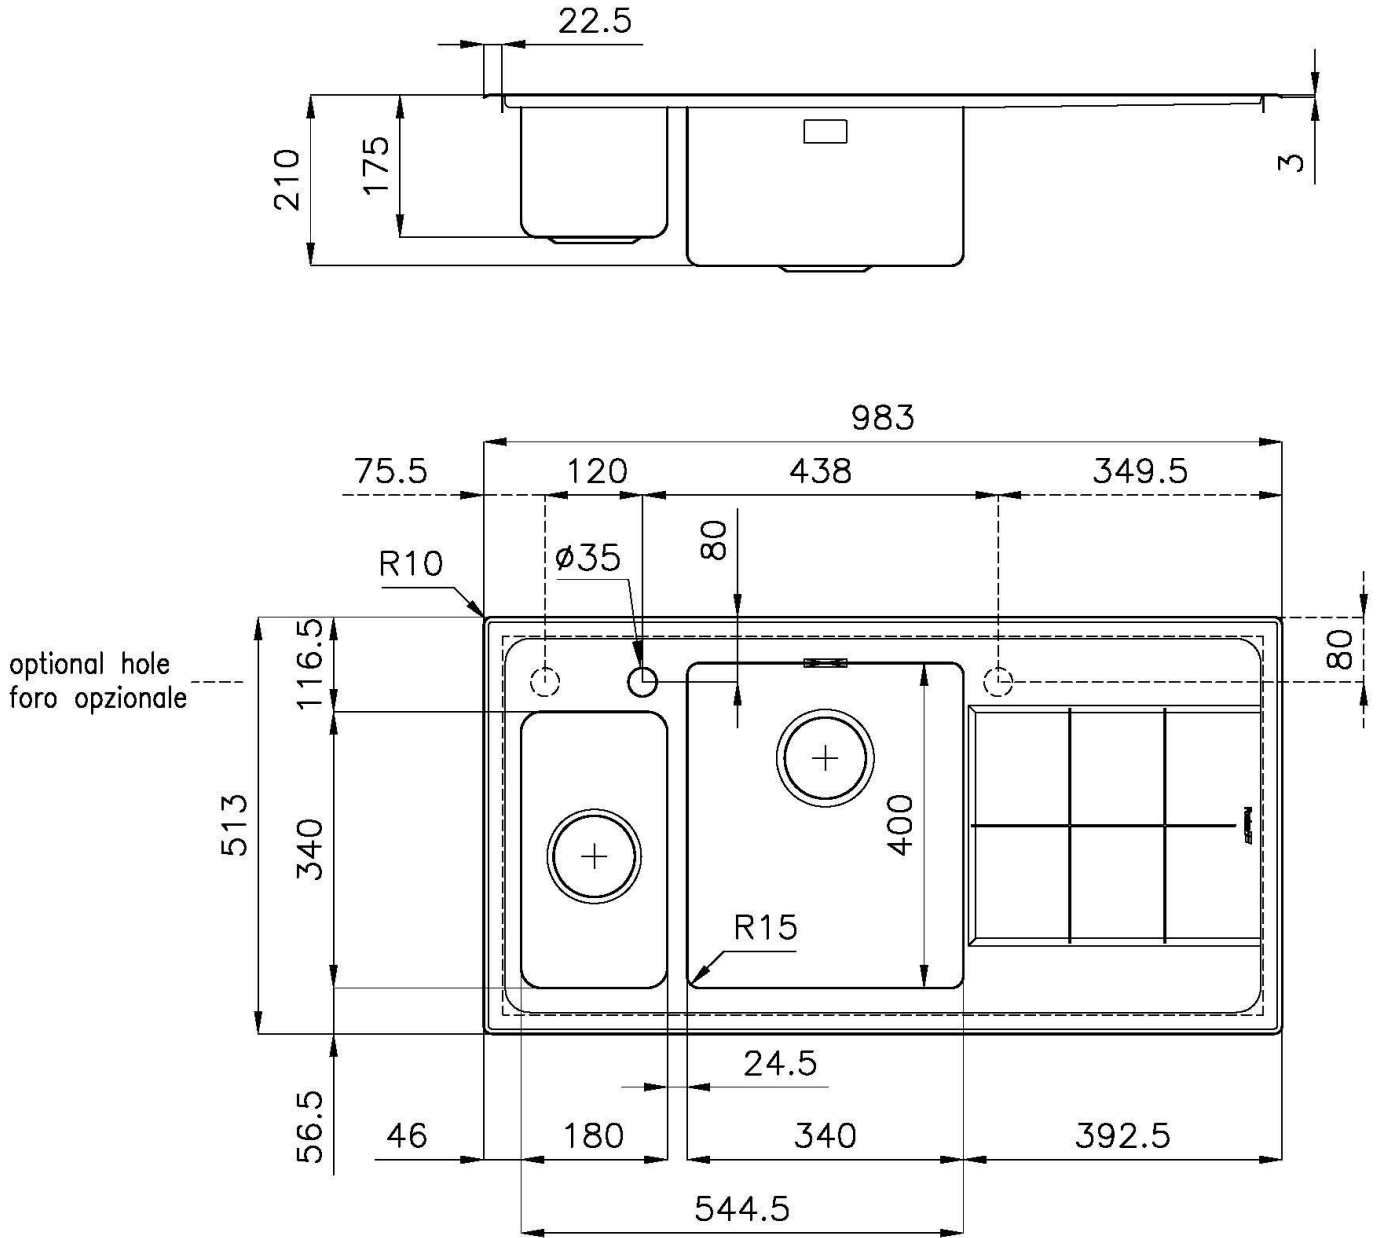

TECHNICAL DATA